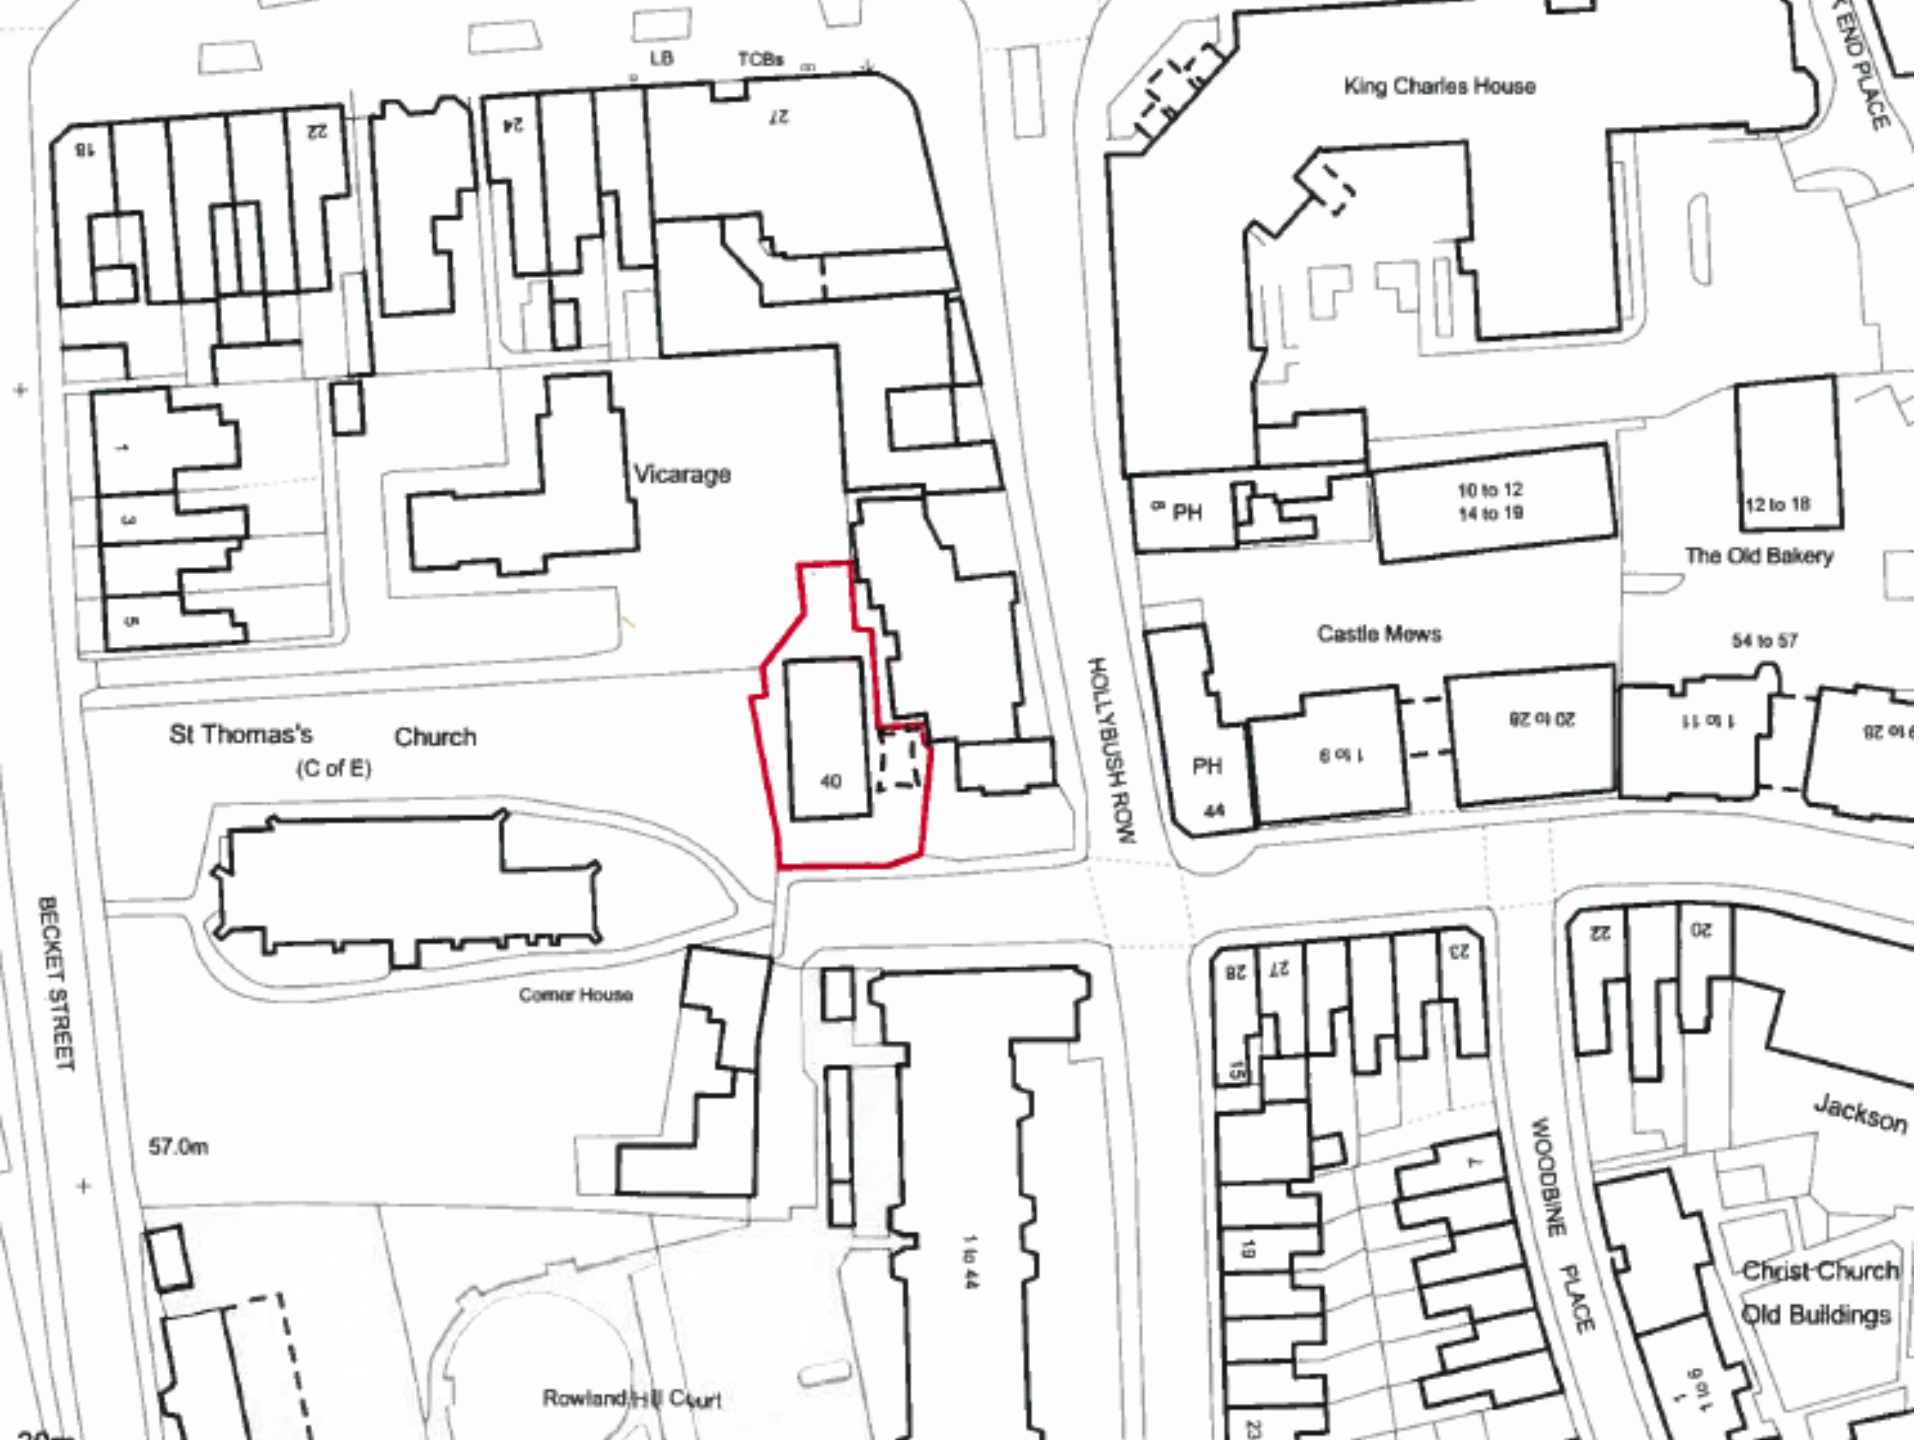

# West Area Planning Committee Presentation

17/00858/FUL

40 St Thomas Street  
Oxford  
OX1 1JP

[www.oxford.gov.uk](http://www.oxford.gov.uk)

LB TCBs

King Charles House

TEND PLACE

Vicarage